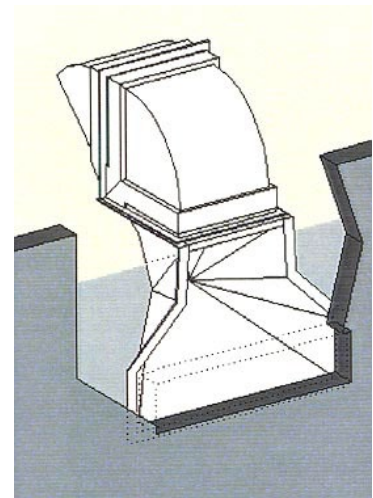

Ground transitions

Complete ground transition includes the polypropylene hood and plastic shutter.

Notes:

- Shutters are one size smaller than the hood size
- 12"-16" fans will be put into an 18" hood with an adaptor plate

Sidewall transition housing

System includes:

- Sidewall adaptor
- Hood (2 pieces)
- Shutter

Vostermans Ventilation Inc.
2439 S.Main St. – USA
Bloomington, IL 61704
Tel. +1 309 827 - 9798
Fax +1 309 829 - 1993
ventilation@vostermansusa.com
www.vostermansusa.com